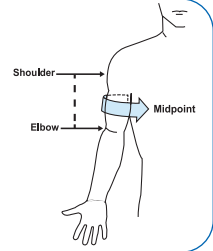

Using the correct size cuff is important for an accurate reading

To determine what cuff size is appropriate for you, measure the circumference of your upper arm at the midpoint between the shoulder and elbow

	Small UA-279 6.3-9.4"	Medium UA-280 9.4-14.2"	Large UA-281 14.2-17.7"	Small UA-289 6.3-9.4"	Medium UA-290 9.0-14.6"	Large UA-291 12.2-17.7"	Pre-Formed UA-381 9-17"	Smooth Fit UA-392 9.0-14.6"	X-Large UA-282 16.5-23.6"	AccuFit Plus (Wide Range) UA-420 8.6-16.5"
UA-611 					✓	✓				✓
UA-651 					✓	✓				✓
UA-651BLE 					✓	✓				✓
UA-651BLEV-S 				✓						
UA-767PBT-Ci 		✓	✓							
UA-767PBTS-Ci 	✓									
UA-767F Series 					✓	✓				✓
UA-787EJ 	✓	✓	✓				✓			
UA-789AC 		✓	✓						✓	
UA-1030T 				✓	✓	✓		✓		